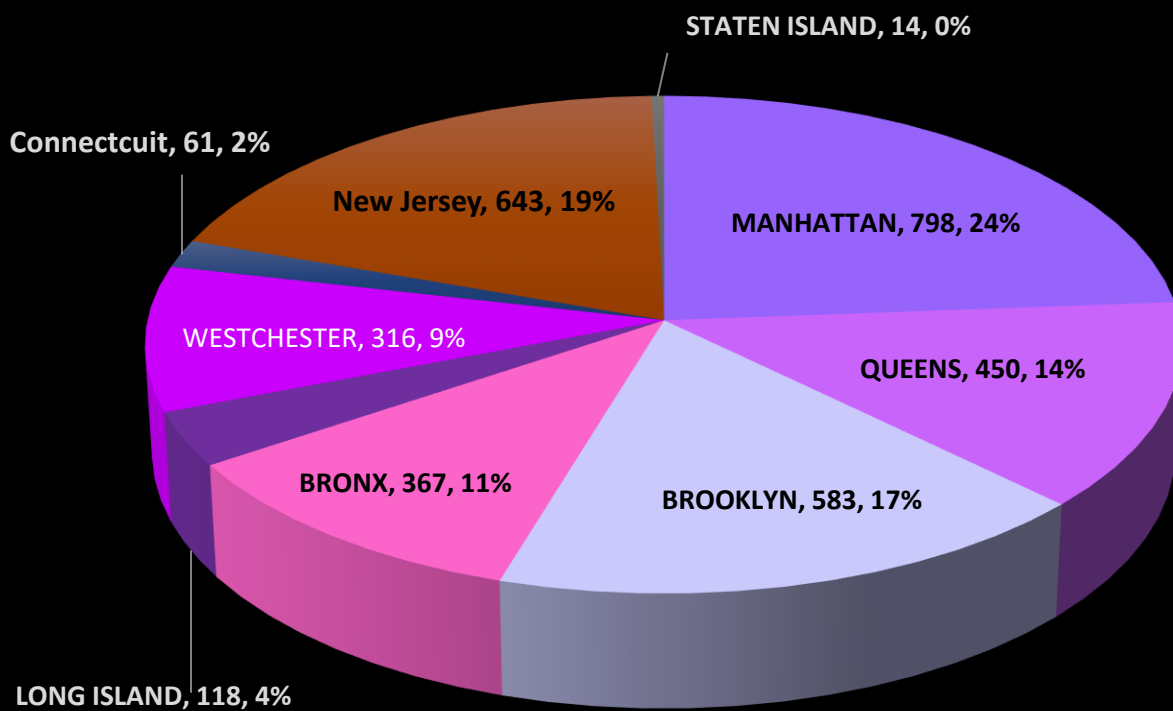

3350 ELEVATORS ON MONTHLY CONTRACT May 01, 2021

- MANHATTAN
- QUEENS
- BROOKLYN
- BRONX
- LONG ISLAND
- WESTCHESTER
- Connecticut
- New Jersey
- STATEN ISLAND