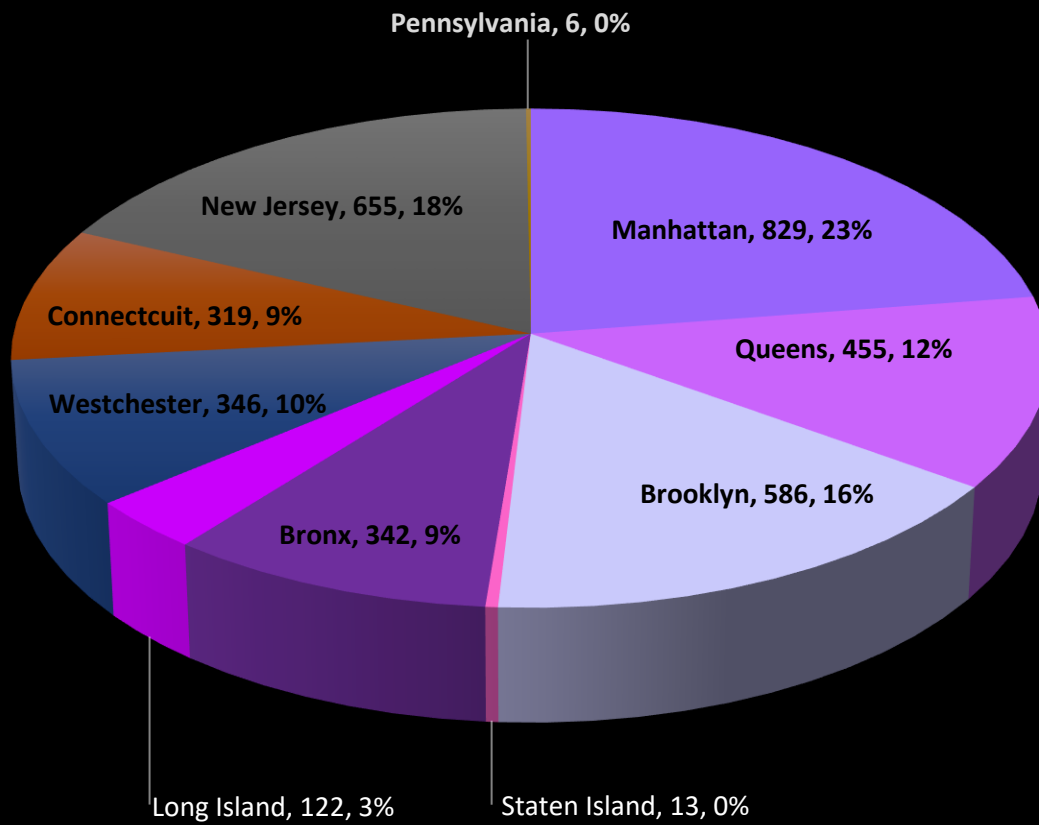

## 3673 ELEVATORS ON MONTHLY CONTRACT July 01,2021

- Manhattan
- Queens
- Brooklyn
- Staten Island
- Bronx
- Long Island
- Westchester
- Connecticut
- New Jersey
- Pennsylvania