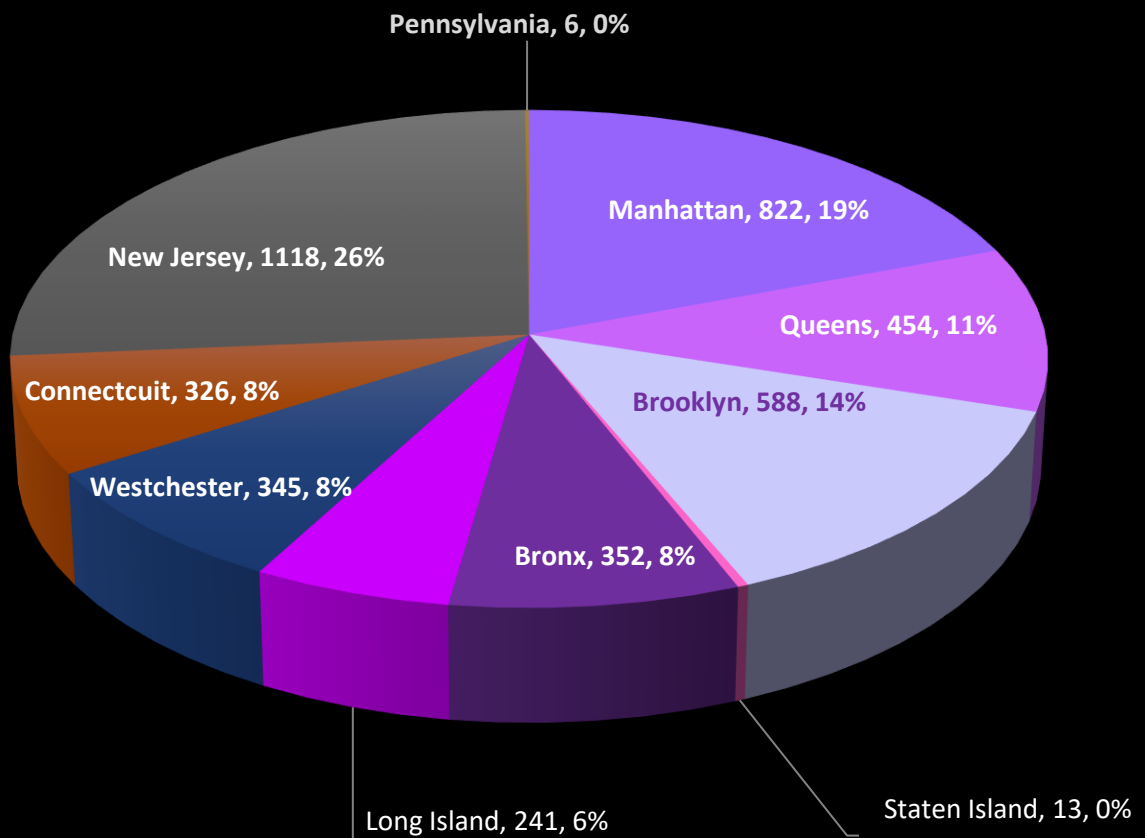

## 4265 ELEVATORS ON MONTHLY CONTRACT October 01,2021

- Manhattan
- Queens
- Brooklyn
- Staten Island
- Bronx
- Long Island
- Westchester
- Connecticut
- New Jersey
- Pennsylvania