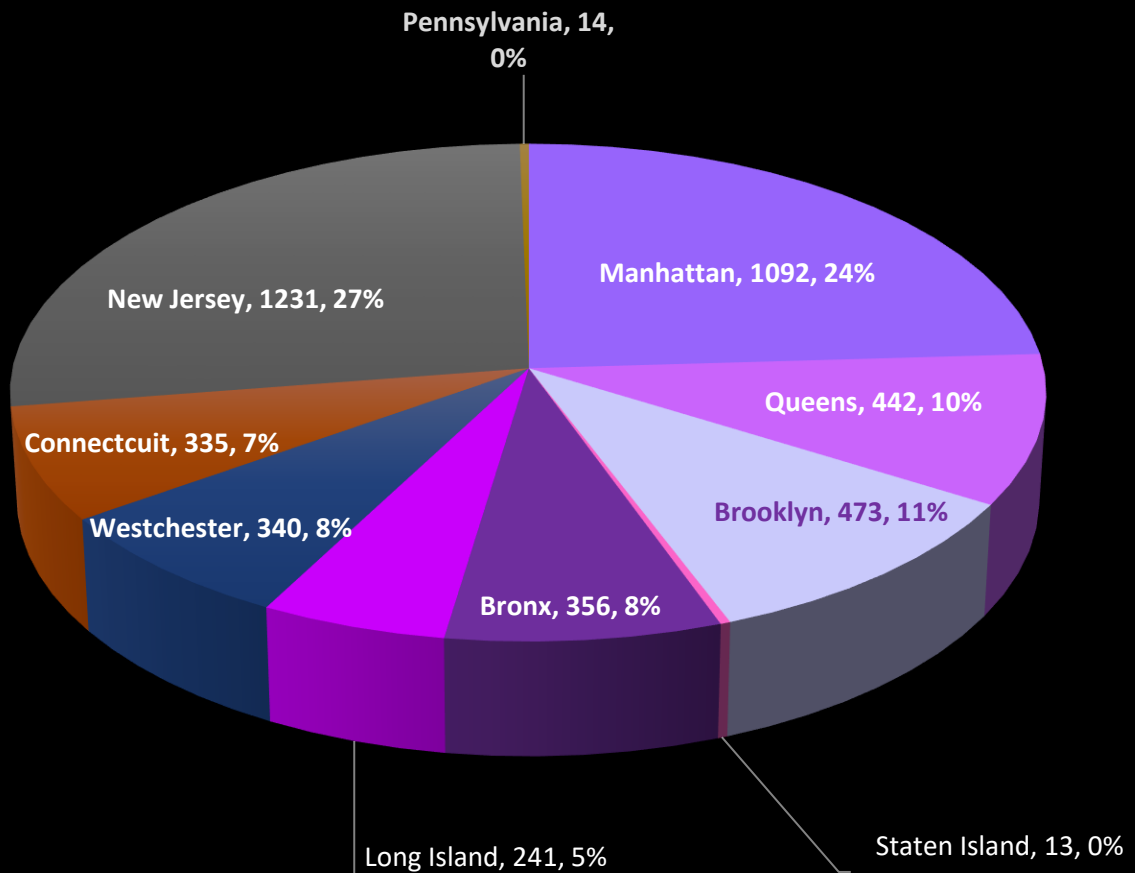

## 4,537 ELEVATORS ON MONTHLY CONTRACT January 01, 2022

- Manhattan
- Queens
- Brooklyn
- Staten Island
- Bronx
- Long Island
- Westchester
- Connecticut
- New Jersey
- Pennsylvania