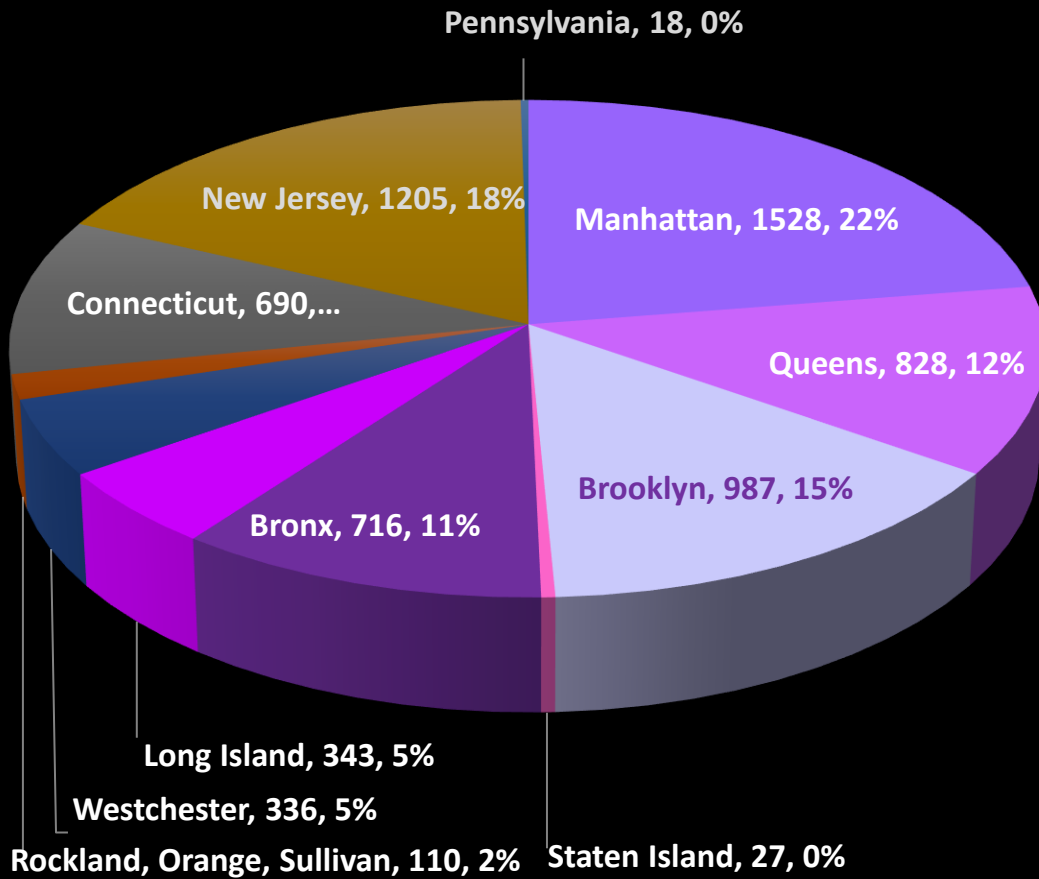

6,788 ELEVATORS SERVICED MONTHLY
June 01, 2024

- Manhattan
- Queens
- Brooklyn
- Staten Island
- Bronx
- Long Island
- Westchester
- Rockland, Orange, Sullivan
- Connecticut
- New Jersey
- Pennsylvania