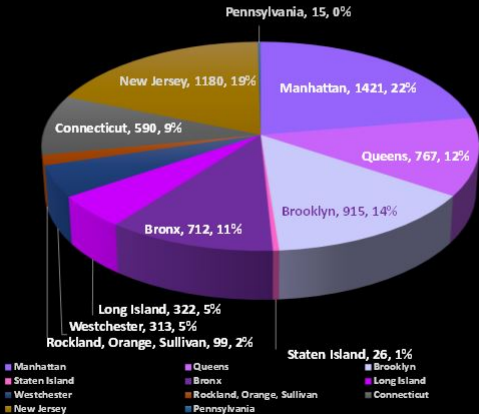

**6,360 ELEVATORS SERVICED MONTHLY**  
**November 01, 2024**

**New England & Hudson Valley Region  
1002 ELEVATORS SERVICED MONTHLY  
November 01,2024**